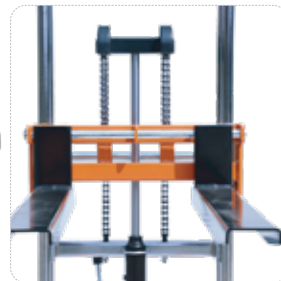

## COT-QB

- Light-weight in design,flexible in operation
- Lifting with folding foot pedal
- Lowering with manual valve
- Double chains to make the loading more stable
- Can be used as working platform and platform detachable

Model	Unit	COT-0.4QB850	COT-0.4QB1100	COT-0.4QB1300	COT-0.4QB1500	COT-0.4QB1700
Max. load capacity	kg	400	400	400	400	400
Min.height of fork	mm	90	90	90	90	90
Max.lifting height	mm	850	1100	1300	1500	1700
Fork length	mm	650	650	650	650	650
Fork Outside Width	mm	550	550	550	550	500
Platform size	mm	650*580	650*580	650*580	650*580	650*580
Dimensions(L*H*T)	mm	1108*582*1098	1108*582*1343	1108*582*1543	1108*582*1743	1108*582*1943
Net Weight	kg	84	87	90	93	97