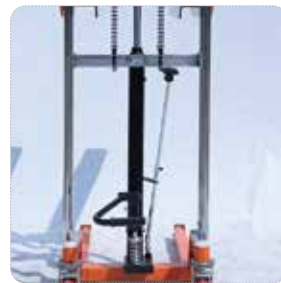

## COT-QB

- Light-weight in design,flexible in operation
- Lifting with folding foot pedal
- Lowering with manual valve
- Double chains to make the loading more stable
- Can be used as working platform and platform detachable

Model	Unit	COT-0.4QB850	COT-0.4QB1100	COT-0.4QB1300	COT-0.4QB1500	COT-0.4QB1700
Max. load capacity	kg	400	400	400	400	400
Min.height of fork	mm	90	90	90	90	90
Max.lifting height	mm	850	1100	1300	1500	1700
Fork length	mm	650	650	650	650	650
Fork Outside Width	mm	550	550	550	550	500
Platform size	mm	650*580	650*580	650*580	650*580	650*580
Dimensions(L*H*T)	mm	1108*582*1098	1108*582*1343	1108*582*1543	1108*582*1743	1108*582*1943
Net Weight	kg	84	87	90	93	97